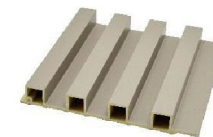

## 160 FLUTED PANEL

20 x 160 x 2900 mm

MAPLE

COFFEE

AVOCADO GREEN