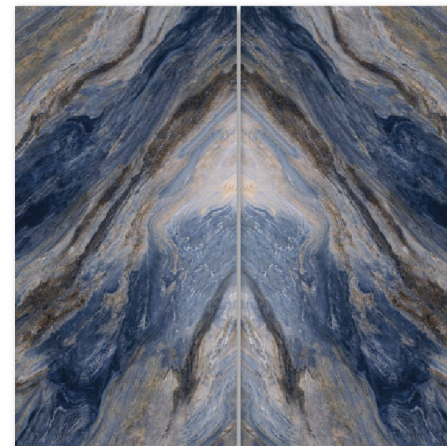

Life Quality

Unique design

Smart Installation

LT DECO WALL

1210 X 2430 X 4 MM

LOOP MARBLE

LUQ MARBLE

**TOUCH A REAL SURFACE**