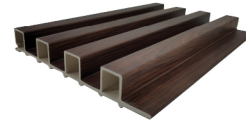

# FRUITED PANEL

24 x 160 x 2900 mm

160 DARK BROWN

160 MID BROWN

160 RUBBER