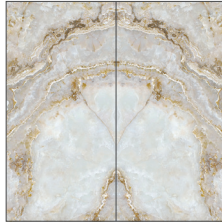

Ceppo Di Gre
Surface: **Structured
Matt** (Full Body)

Valentina
Surface: **Polished**
(Full Body)

Fenix Green
Surface: **Matt**
(Full Body)

Ultimo Bianco
Surface: **Matt**
(Full Body)

Ocean Stone
Beige
Surface: **Matt**
(Full Body)

Ankara River
Surface: **Silk**
(Full Body)

Emperor Onyx
Surface: **Polished**
(Full Body)

Gucci Nero
Surface: **Structured Matt**
(Full Body)

Majestic Gold
Surface: **Structured Matt**
(Full Body)

Bianco Elanor
Surface: **Polished**
(Full Body)