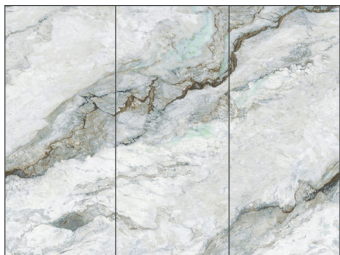

Olivia Jade
Surface : Polished