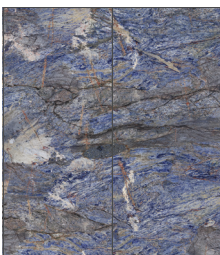

Lemurian Blue
Surface : **Polished**

Lombardy Grey
Surface : **Polished**

Nero Elegance
Surface : **Matt**

Sahara Noir
Surface : **Satin**

Beverly Gold
Surface : **Matt**
(Full Body)

Volakas
Surface : **Matt**

Armani Oro
Surface : Polished

Olivia Jade
Surface : Polished

Martina Grey
Surface : Polished

Shambala Gold
Surface : Polished

Crystallite Blue
Surface : Polished

Crystallo Ice
Surface : Polished

Orobico Grey
Surface : Polished

Oro Arabesque
Surface : Polished

Bolivia Blue
Surface : Polished

1200x2800x6mm

Verde Saint Denis
Surface : Polished

1200x2400x6-9mm

Lombardy Grey
Surface : **Satin**

Fantasy Grey
Surface : **Polished**

Golden Onyx
Surface : **Polished**